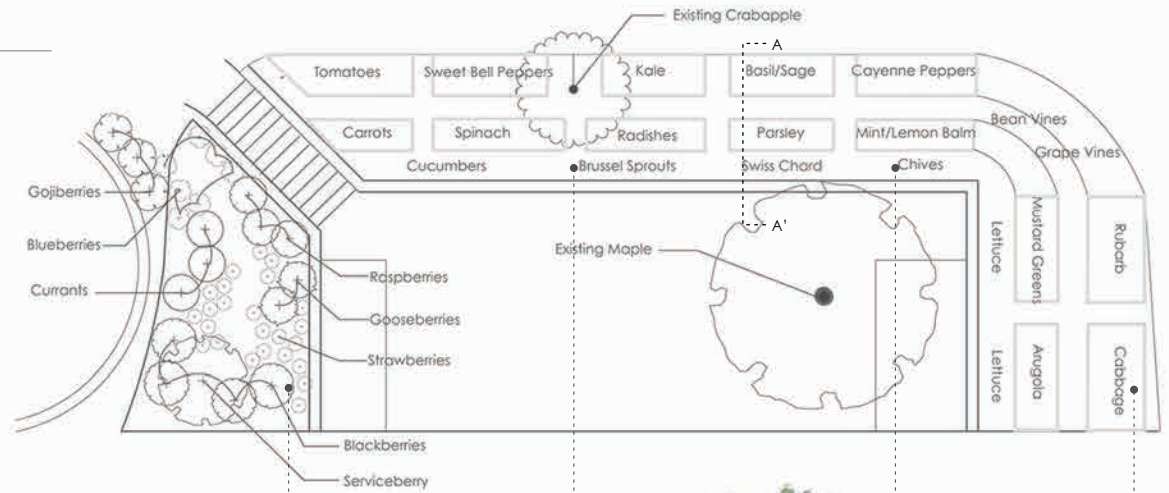

CITY HALL EDIBLE GARDEN

Middleton, WI

AFFILIATION: City of Middleton Planning & Parks Department

CONTRIBUTION: Individual internship project

MEDIA: AutoCad, SketchUp, Illustrator, Photoshop

The City Hall's edible garden was designed on an existing sloped planting bed to replace an overgrown and undermanaged landscape. The garden includes raised vegetable garden boxes, a berry garden and ADA accessible garden boxes. The design effort started from base plan creation to grading and construction detail concepts. The construction and maintenance of the garden is a community collaboration between the city hall, youth program participants and the senior center.