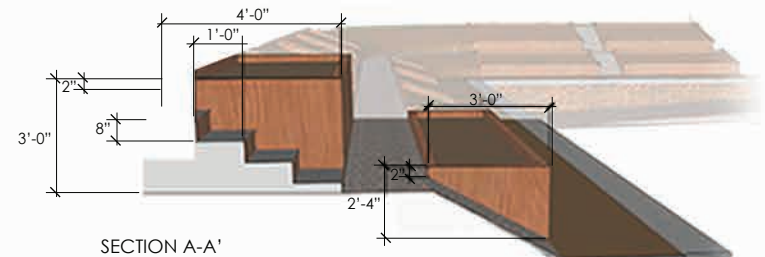

CITY HALL EDIBLE GARDEN

Middleton, WI

AFFILIATION: City of Middleton Planning & Parks Department

CONTRIBUTION: Individual internship project

MEDIA: AutoCad, SketchUp, Illustrator, Photoshop

The City Hall's edible garden was designed on an existing sloped planting bed to replace an overgrown and undermanaged landscape. The garden includes raised vegetable garden boxes, a berry garden and ADA accessible garden boxes. The design effort started from base plan creation to grading and construction detail concepts. The construction and maintenance of the garden is a community collaboration between the city hall, youth program participants and the senior center.