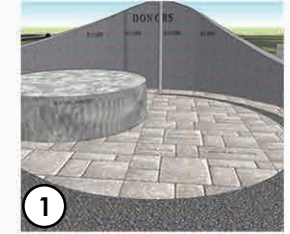

MIDDLETON COMMUNITY VETERANS TRIBUTE

Middleton, WI

AFFILIATION: Ken Saiki Design

CLIENT: City of Middleton, VFW Post 8216

CONTRIBUTION: Concept development & site design, site grading, construction details, modeling, rendering

MEDIA: Microstation, SketchUp, Photoshop

1 Donor's Circle

2 Sentry Grove

3 Service Ring

4 Timeline & KIA Markers

This memorial honors the service of veterans from the Middleton area. The design utilizes a meandering path to represent a historical timeline on which patches of red paving symbolize major conflicts in U.S. history. Erected markers represent each soldier killed in action adjacent to the respective conflict. The path winds through the Sentry Grove, which is composed of columnar maple trees that turn a burning red in the fall, symbolic of soldiers standing tall in the battlefield. An elevated Donor Circle honors those who contribute to the realization of the project and a Service Ring displaying the various military branches is dedicated to medal recipients.