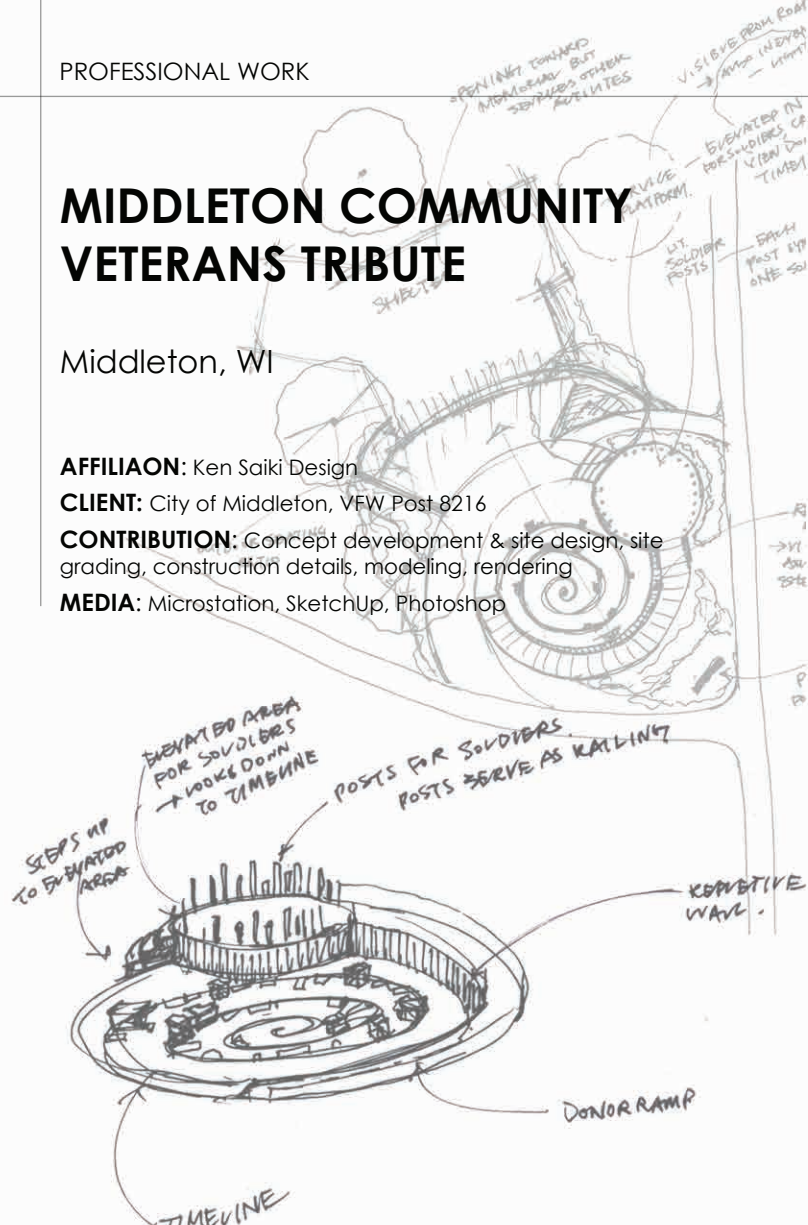

MIDDLETON COMMUNITY VETERANS TRIBUTE

Middleton, WI

AFFILIATION: Ken Saiki Design

CLIENT: City of Middleton, VFW Post 8216

CONTRIBUTION: Concept development & site design, site grading, construction details, modeling, rendering

MEDIA: Microstation, SketchUp, Photoshop

1 Donor's Circle

2 Sentry Grove

3 Service Ring

4 Timeline & KIA Markers

This memorial honors the service of veterans from the Middleton area. The design utilizes a meandering path to represent a historical timeline on which patches of red paving symbolize major conflicts in U.S. history. Erected markers represent each soldier killed in action adjacent to the respective conflict. The path winds through the Sentry Grove, which is composed of columnar maple trees that turn a burning red in the fall, symbolic of soldiers standing tall in the battlefield. An elevated Donor Circle honors those who contribute to the realization of the project and a Service Ring displaying the various military branches is dedicated to medal recipients.