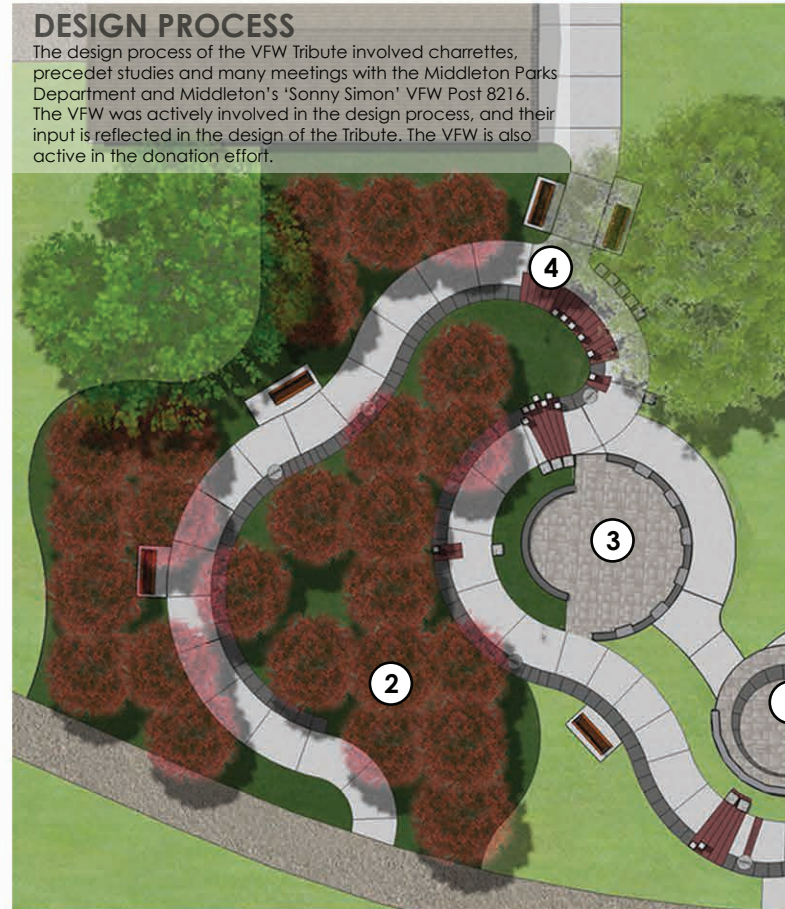

MIDDLETON COMMUNITY VETERANS TRIBUTE

Middleton, WI

AFFILIATION: Ken Saiki Design

CLIENT: City of Middleton, VFW Post 8216

CONTRIBUTION: Concept development & site design, site grading, construction details, modeling, rendering

MEDIA: Microstation, SketchUp, Photoshop

1 Donor's Circle

2 Sentry Grove

3 Service Ring

4 Timeline & KIA Markers

This memorial honors the service of veterans from the Middleton area. The design utilizes a meandering path to represent a historical timeline on which patches of red paving symbolize major conflicts in U.S. history. Erected markers represent each soldier killed in action adjacent to the respective conflict. The path winds through the Sentry Grove, which is composed of columnar maple trees that turn a burning red in the fall, symbolic of soldiers standing tall in the battlefield. An elevated Donor Circle honors those who contribute to the realization of the project and a Service Ring displaying the various military branches is dedicated to medal recipients.