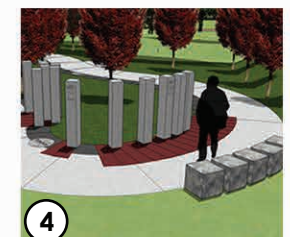

MEDIA: Microstation, SketchUp, Photoshop

1 Donor's Circle

2 Sentry Grove

3 Service Ring

4 Timeline & KIA Markers

This memorial honors the service of veterans from the Middleton area. The design utilizes a meandering path to represent a historical timeline on which patches of red paving symbolize major conflicts in U.S. history. Erected markers represent each soldier killed in action adjacent to the respective conflict. The path winds through the Sentry Grove, which is composed of columnar maple trees that turn a burning red in the fall, symbolic of soldiers standing tall in the battlefield. An elevated Donor Circle honors those who contribute to the realization of the project and a Service Ring displaying the various military branches is dedicated to medal recipients.