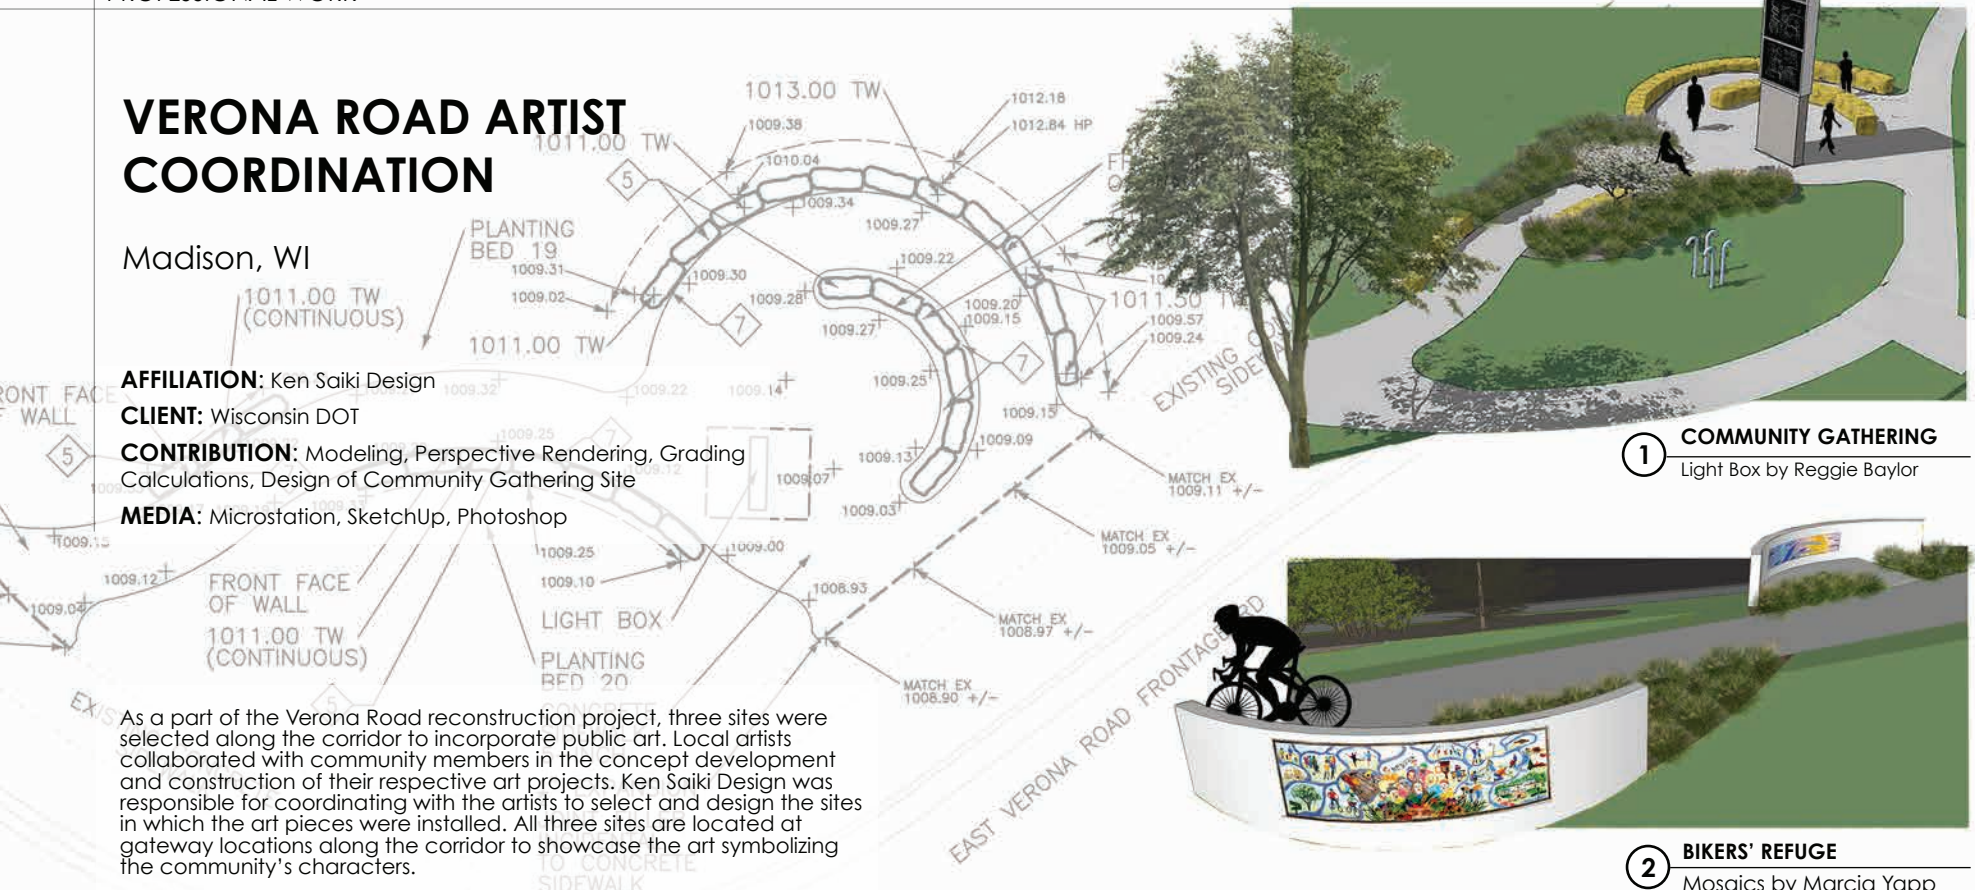

# VERONA ROAD ARTIST COORDINATION

Madison, WI

**AFFILIATION:** Ken Saiki Design

**CLIENT:** Wisconsin DOT

**CONTRIBUTION:** Modeling, Perspective Rendering, Grading Calculations, Design of Community Gathering Site

**MEDIA:** Microstation, SketchUp, Photoshop

As a part of the Verona Road reconstruction project, three sites were selected along the corridor to incorporate public art. Local artists collaborated with community members in the concept development and construction of their respective art projects. Ken Saiki Design was responsible for coordinating with the artists to select and design the sites in which the art pieces were installed. All three sites are located at gateway locations along the corridor to showcase the art symbolizing the community's characters.

**1 COMMUNITY GATHERING**  
Light Box by Reggie Baylor

**2 BIKERS' REFUGE**  
Mosaics by Marcia Yapp

**3 GREETING FIGURES**  
Mosaics by Elizabeth Doyle